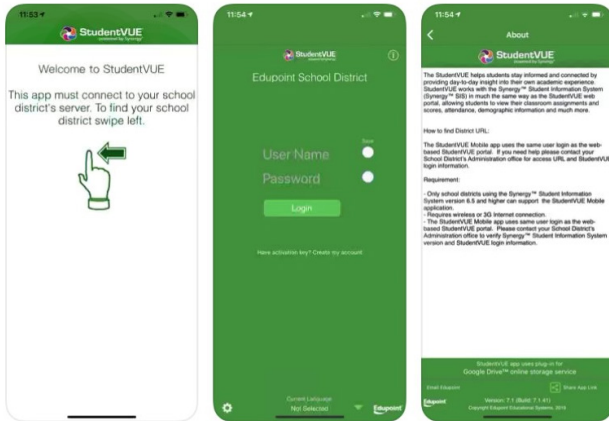

Coming to your smartphone...

StudentVUE Mobile App for GCPS Students

New for the 2020–21 school year, GCPS students can use their smartphones to access StudentVUE to find grades, schedules, and more!

Where do I find StudentVUE?

The StudentVUE mobile app is available in [Google Play](#) for Android devices and the [App Store](#) for Apple (iOS) devices.

StudentVUE

How do I log-in?

Use your MyeCLASS login (student ID) and password to log in to StudentVUE.