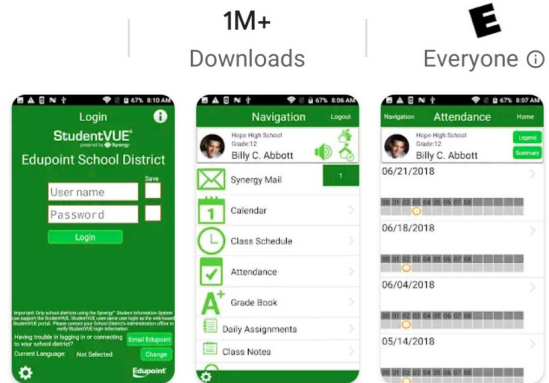

Coming to your smartphone...

StudentVUE Mobile App for GCPS Students

New for the 2020–21 school year, GCPS students can use their smartphones to access StudentVUE to find grades, schedules, and more!

Where do I find StudentVUE?

The StudentVUE mobile app is available in [Google Play](#) for Android devices and the [App Store](#) for Apple (iOS) devices.

StudentVUE

How do I log-in?

Use your MyeCLASS login (student ID) and password to log in to StudentVUE.