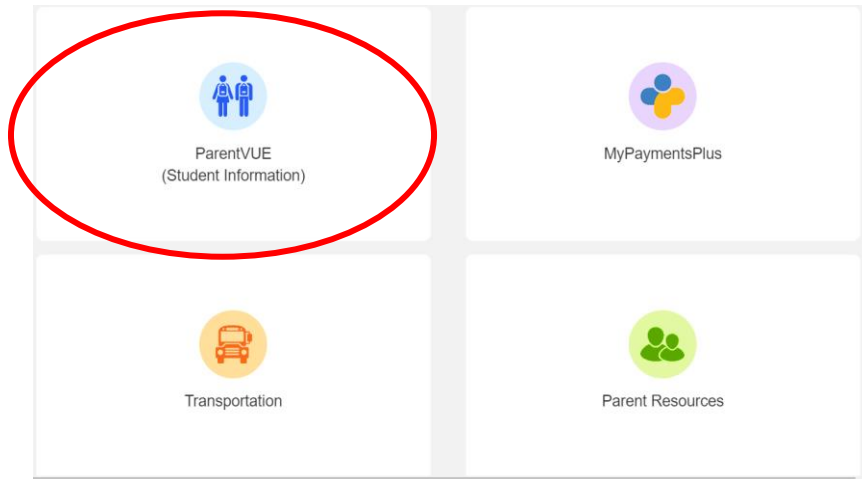

How to access bus information via Parent Portal

Step #1: Sign into Parent Portal

PORTAL LOG-IN

PARENT PORTAL INFORMATION

User ID

Password

Forgot username/password?

LOGIN

Step #2: Click ParentVUE tab