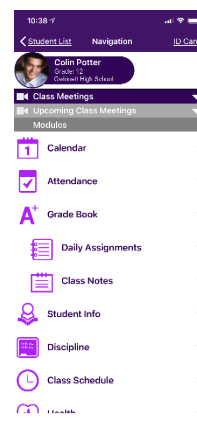

What can I see?

In ParentVUE, find your student's schedule, grades, assignments, and more!

Gwinnett County Public Schools
437 Old Peachtree Rd., NW
Suwanee, GA 30024-2978
678-301-6000
www.gcpsk12.org