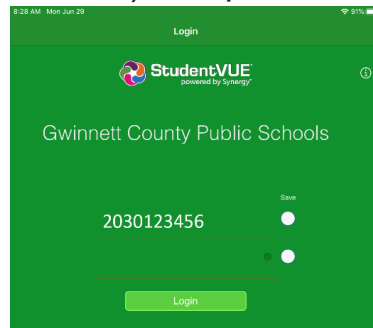

How do I log-in?

Use your MyeCLASS login (student ID) and password to log in to StudentVUE.