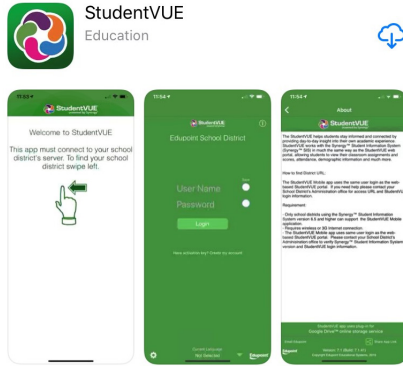

StudentVUE Mobile App for GCPS Students

Use your smartphone to find grades, schedules, and more!

Where do I find StudentVUE?

The StudentVUE mobile app is available in the app store!

Apple (iOS) Store

Google Play (Android) Store

How do I log-in?

Use your MyeCLASS login (student ID) and password to log in to StudentVUE.

What can I see?

In StudentVUE, find your schedule, grades, PBIS points, Barcode Student ID, and more!

Gwinnett County Public Schools