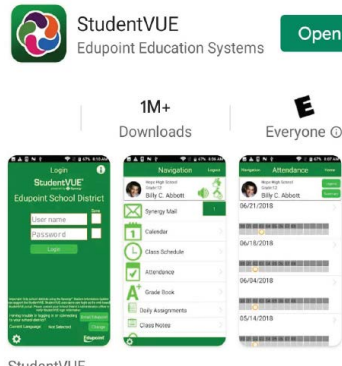

StudentVUE Mobile App for GCPS Students

Use your smartphone to find grades, schedules, and more!

Where do I find StudentVUE?

The StudentVUE mobile app is available in the app store!

Apple (iOS) Store

Google Play (Android) Store

How do I log-in?

Use your MyeCLASS login (student ID) and password to log in to StudentVUE.

What can I see?

In StudentVUE, find your schedule, grades, PBIS points, Barcode Student ID, and more!

Gwinnett County Public Schools