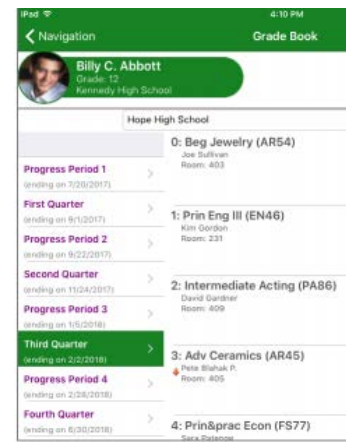

StudentVUE Mobile App for GCPS Students

Use your smartphone to find grades, schedules, and more!

Where do I find StudentVUE?

The StudentVUE mobile app is available in the app store!

Apple (iOS) Store

Google Play (Android) Store

How do I log-in?

Use your MyeCLASS login (student ID) and password to log in to StudentVUE.

What can I see?

In StudentVUE, find your schedule, grades, PBIS points, Barcode Student ID, and more!

Gwinnett County Public Schools