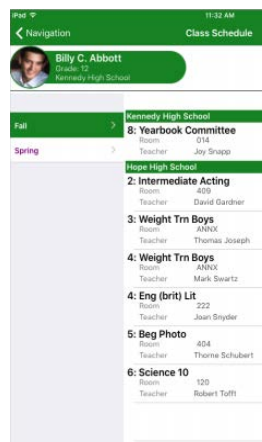

StudentVUE Mobile App for GCPS Students

Use your smartphone to find grades, schedules, and more!

Where do I find StudentVUE?

The StudentVUE mobile app is available in the app store!

Apple (iOS) Store

Google Play (Android) Store

How do I log-in?

Use your MyeCLASS login (student ID) and password to log in to StudentVUE.

What can I see?

In StudentVUE, find your schedule, grades, PBIS points, Barcode Student ID, and more!

Gwinnett County Public Schools