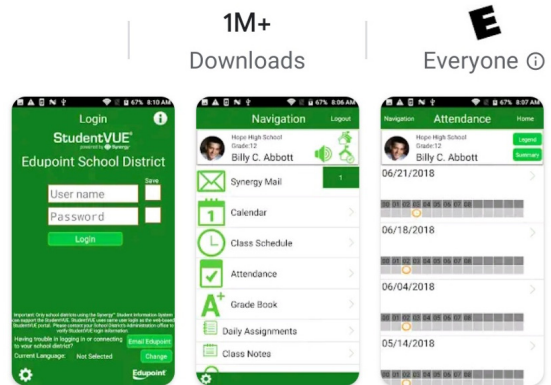

Coming to your smartphone...

StudentVUE Mobile App for GCPS Students

New for the 2020–21 school year, GCPS students can use their smartphones to access StudentVUE to find grades, schedules, and more!

Where do I find StudentVUE?

The StudentVUE mobile app is available in [Google Play](#) for Android devices and the [App Store](#) for Apple (iOS) devices.

StudentVUE

How do I log-in?

Use your MyeCLASS login (student ID) and password to log in to StudentVUE.