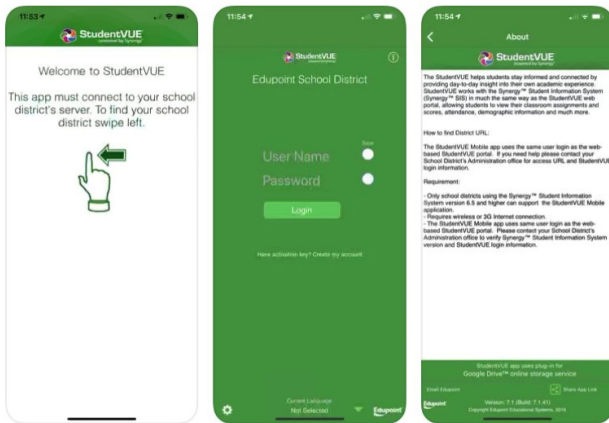

Coming to your smartphone...

StudentVUE Mobile App for GCPS Students

New for the 2020–21 school year, GCPS students can use their smartphones to access StudentVUE to find grades, schedules, and more!

Where do I find StudentVUE?

The StudentVUE mobile app is available in [Google Play](#) for Android devices and the [App Store](#) for Apple (iOS) devices.

StudentVUE

How do I log-in?

Use your MyeCLASS login (student ID) and password to log in to StudentVUE.