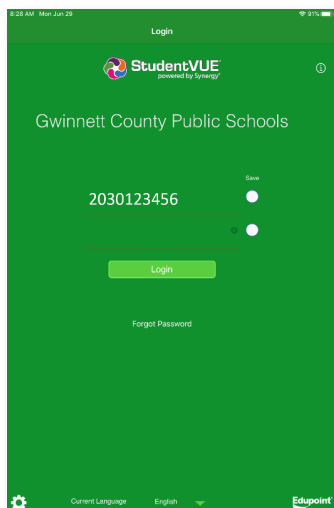

Coming to your smartphone...

StudentVUE Mobile App for GCPS Students

New for the 2020–21 school year, GCPS students can use their smartphones to access StudentVUE to find grades, schedules, and more!

Where do I find StudentVUE?

The StudentVUE mobile app is available in [Google Play](#) for Android devices and the [App Store](#) for Apple (iOS) devices.

StudentVUE

How do I log-in?

Use your MyeCLASS login (student ID) and password to log in to StudentVUE.