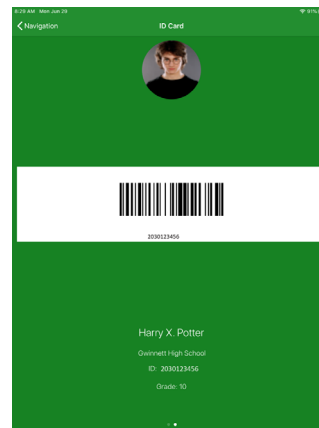

StudentVUE

How do I log-in?

Use your MyeCLASS login (student ID) and password to log in to StudentVUE.

What can I see?

In StudentVUE, find your schedule, grades, Barcode Student ID, and more!

Gwinnett County Public Schools
437 Old Peachtree Rd., NW
Suwanee, GA 30024-2978
678-301-6000
www.gcpsk12.org