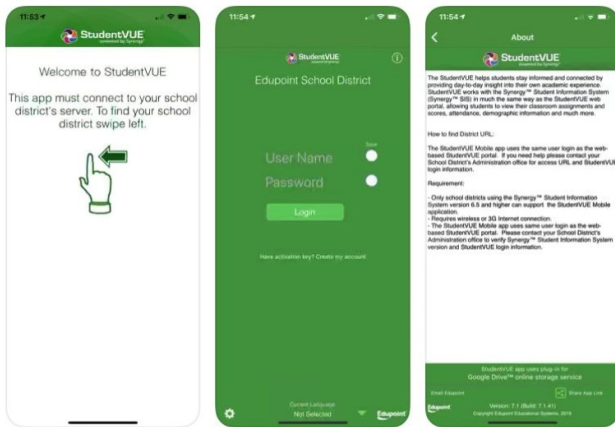

StudentVUE Mobile App for GCPS Students

GCPS students can use their smartphones to access StudentVUE to find grades, schedules, and more!

Where do I find StudentVUE?

The StudentVUE mobile app is available in [Google Play](#) for Android devices and the [App Store](#) for Apple (iOS) devices.

StudentVUE

How do I log-in?

Use your MyeCLASS login (student ID) and password to log in to StudentVUE.

What can I see?

In StudentVUE, find your schedule, grades, Barcode Student ID, and more!

Gwinnett County Public Schools
437 Old Peachtree Rd., NW
Suwanee, GA 30024-2978
678-301-6000
www.gcpsk12.org