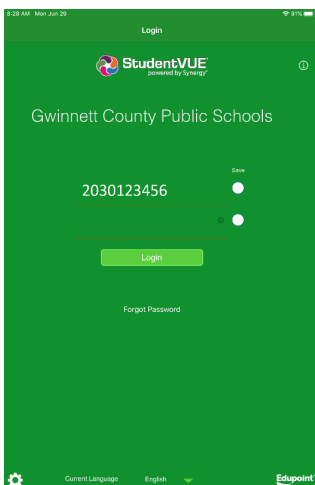

StudentVUE Mobile App for GCPS Students

GCPS students can use their smartphones to access StudentVUE to find grades, schedules, and more!

Where do I find StudentVUE?

The StudentVUE mobile app is available in [Google Play](#) for Android devices and the [App Store](#) for Apple (iOS) devices.

StudentVUE

How do I log-in?

Use your MyeCLASS login (student ID) and password to log in to StudentVUE.

What can I see?

In StudentVUE, find your schedule, grades, Barcode Student ID, and more!

Gwinnett County Public Schools
437 Old Peachtree Rd., NW
Suwanee, GA 30024-2978
678-301-6000
www.gcpsk12.org