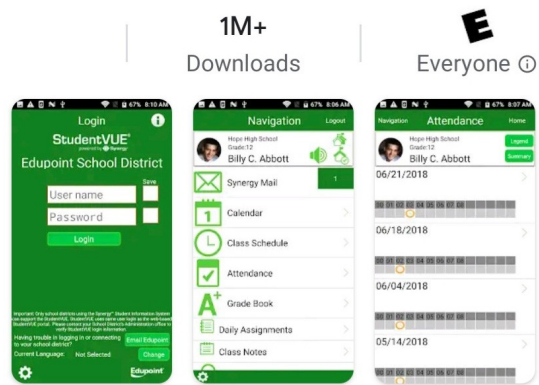

StudentVUE Mobile App for GCPS Students

GCPS students can use their smartphones to access StudentVUE to find grades, schedules, and more!

Where do I find StudentVUE?

The StudentVUE mobile app is available in [Google Play](#) for Android devices and the [App Store](#) for Apple (iOS) devices.

StudentVUE

How do I log-in?

Use your MyeCLASS login (student ID) and password to log in to StudentVUE.

What can I see?

In StudentVUE, find your schedule, grades, Barcode Student ID, and more!

Gwinnett County Public Schools
437 Old Peachtree Rd., NW
Suwanee, GA 30024-2978
678-301-6000
www.gcpsk12.org