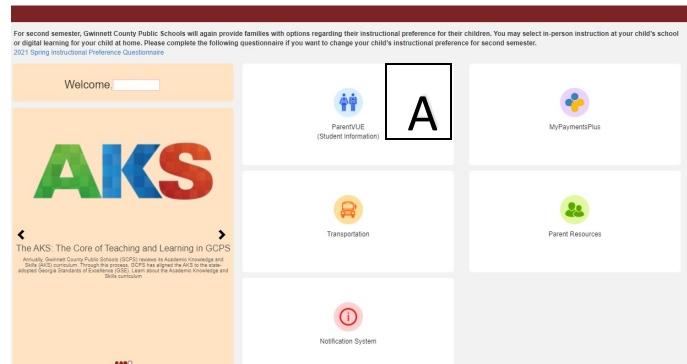

Where can I find my student's Spring 2021 Instructional Preference Confirmation?

- Log into the Parent Portal (www.gcpsk12.org) and select the ParentVUE tile (A)
- Select the Student Info Tab (B)
- Spring 2021 Instructional Preference (C) updated daily from the questionnaire
- The questionnaire will close at 11:59 pm on November 15, 2020.

Access the Parent Portal via the GCPS website