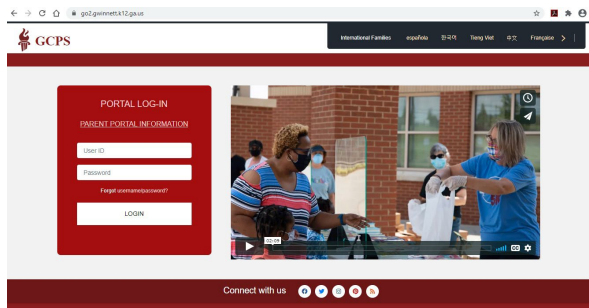

Where can I find my student's Spring 2021 Instructional Preference Confirmation?

- Log into the Parent Portal (www.gcpsk12.org) and select the ParentVUE tile (A)
- Select the Student Info Tab (B)
- Spring 2021 Instructional Preference (C) updated daily from the questionnaire
- The questionnaire will close at 11:59 pm on November 15, 2020.

Access the Parent Portal via the GCPS website