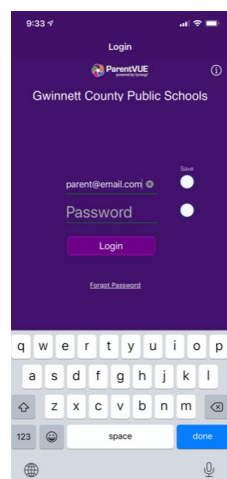

Where do I find ParentVUE?

The ParentVUE mobile app is available in [Google Play](#) for Android devices and the [App Store](#) for Apple (iOS) devices.

ParentVUE 4.5
Edupoint Educational Systems

Free

ParentVUE 4.5
Edupoint Educational Systems

Free

How do I log-in?

Use your Parent Portal login (email) and password to log in to ParentVUE.

What can I see?

In ParentVUE, find your student's schedule, grades, assignments, and more!

Gwinnett County Public Schools