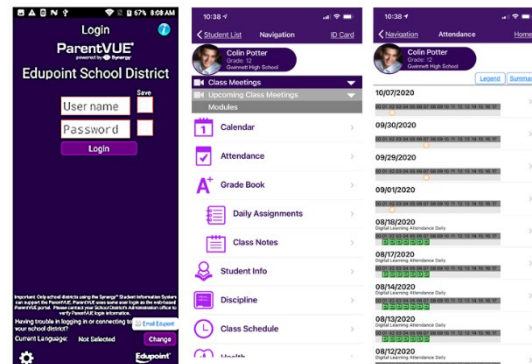

Where do I find ParentVUE?

The ParentVUE mobile app is available in [Google Play](#) for Android devices and the [App Store](#) for Apple (iOS) devices.

ParentVUE 4.5
Edupoint Educational Systems

Free

ParentVUE 4.5
Edupoint Educational Systems

Free

How do I log-in?

Use your Parent Portal login (email) and password to log in to ParentVUE.

What can I see?

In ParentVUE, find your student's schedule, grades, assignments, and more!

Gwinnett County Public Schools