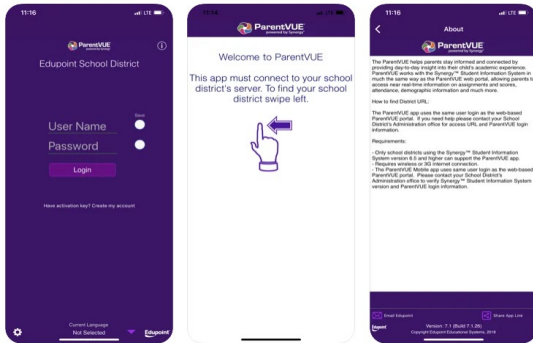

Now available on your smartphone... ParentVUE Mobile App for GCPS Families

New for the 2020–21 school year, GCPS parents can use their smartphones to access ParentVUE to find grades, schedules, and more!

Where do I find ParentVUE?

The ParentVUE mobile app is available in [Google Play](#) for Android devices and the [App Store](#) for Apple (iOS) devices.

ParentVUE 4.5
Edupoint Educational Systems

Free

ParentVUE 4.5
Edupoint Educational Systems