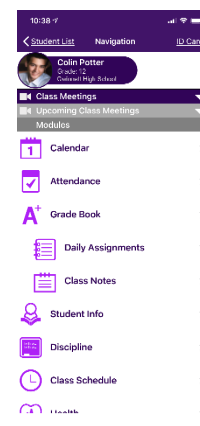

Free

How do I log-in?

Use your Parent Portal login (email) and password to log in to ParentVUE.

What can I see?

In ParentVUE, find your student's schedule, grades, assignments, and more!

Gwinnett County Public Schools