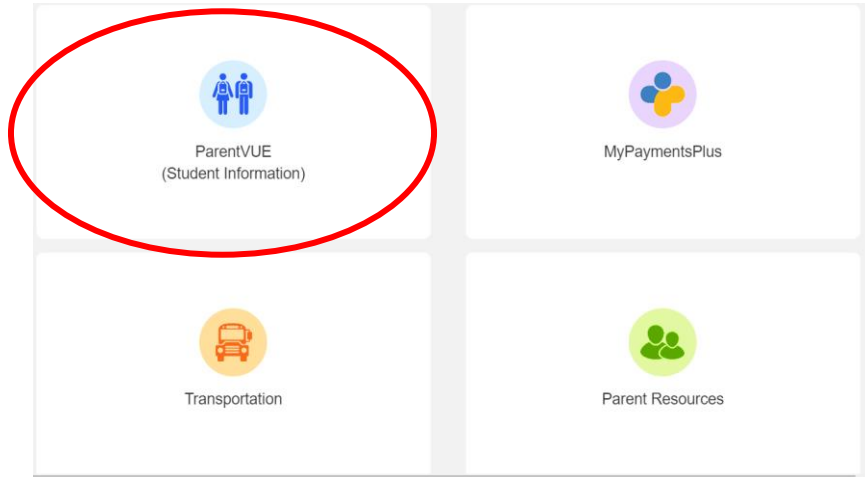

How to access bus information via Parent Portal

Step #1: Sign into Parent Portal

PORTAL LOG-IN

PARENT PORTAL INFORMATION

User ID

Password

Forgot username/password?

LOGIN

Step #2: Click ParentVUE tab