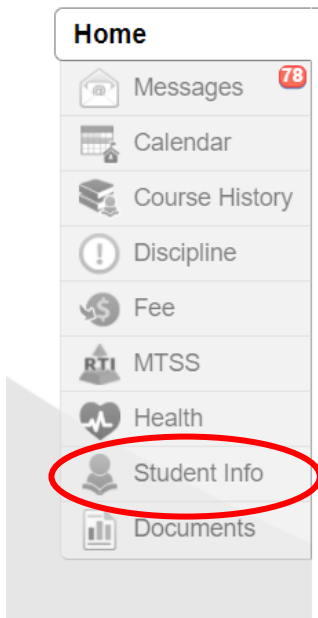

Step #3: Click Student Info Tab

Step #4: Scroll to the bottom of the page to find the Bus Info

AM Bus Number	AM Bus Stop Time	AM Bus Stop Name
PM Bus Number	PM Bus Stop Time	PM Bus Stop Name