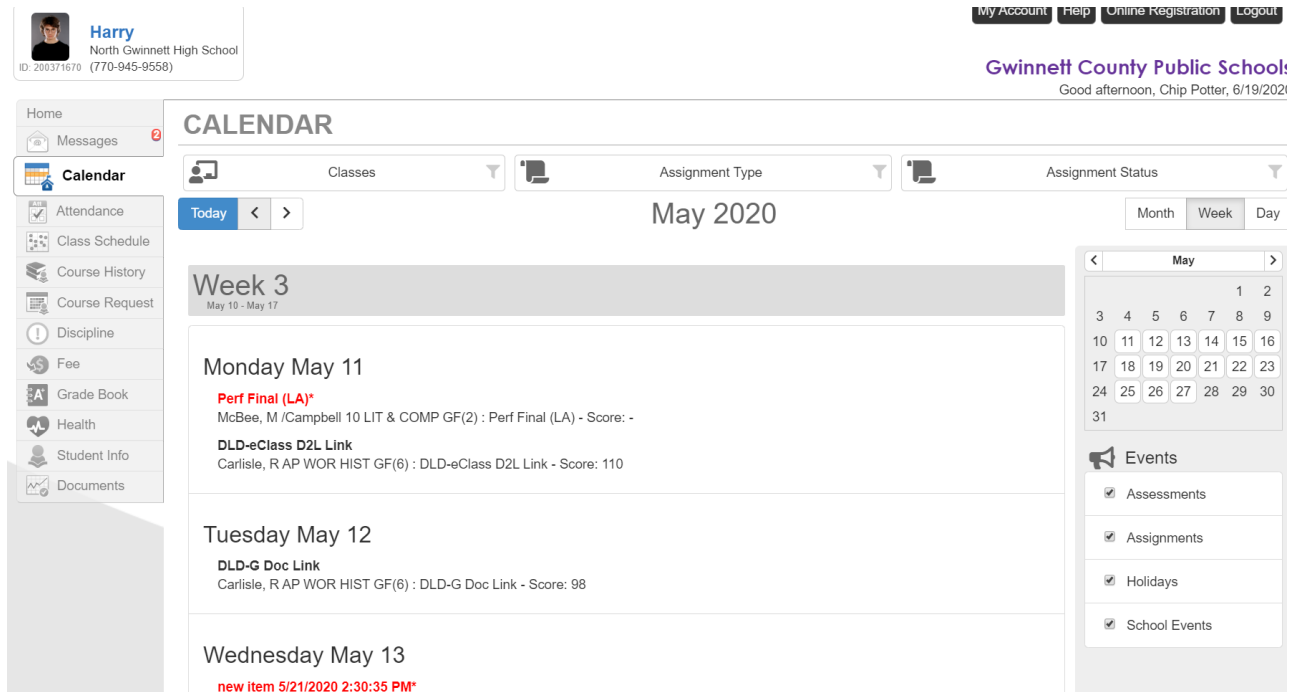

UPDATED - Student Portal

MAIN PAGE

Access to Student Information on the Student Portal has changed.

To see grades, assignments, class schedule and more students will click on **My StudentVUE**.

STUDENTVUE (SYNERGY)

Students can view the different areas by selecting the tabs on the left side of the page.

Calendar tab allows a student to see assignments at a glance by day, week or month

GRADE BOOK TAB

Students can see their classes and averages.