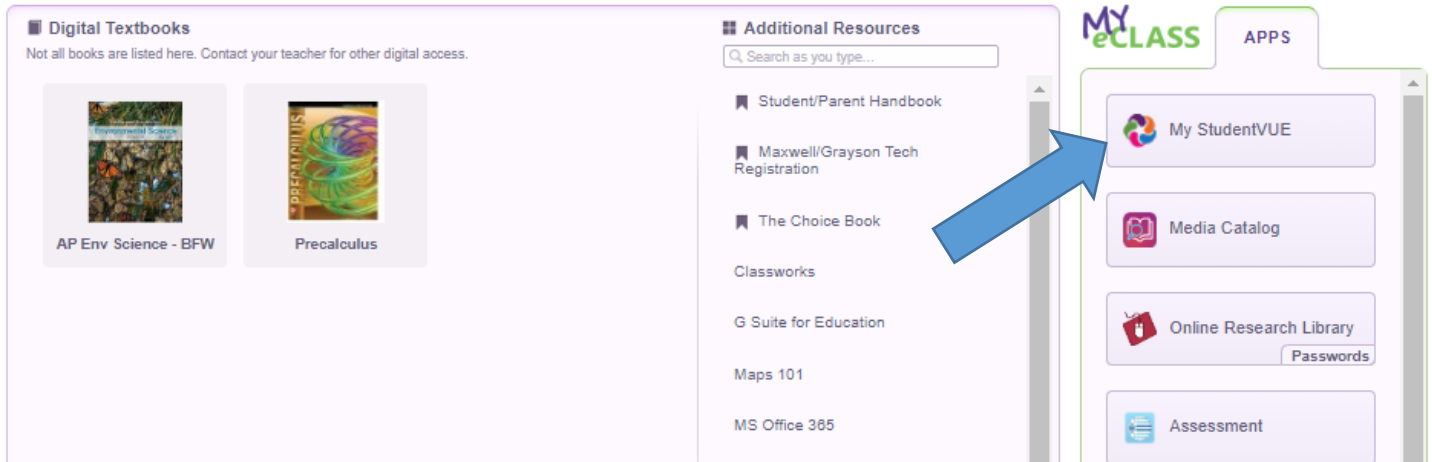

UPDATED - Student Portal

MAIN PAGE

Access to Student Information on the Student Portal has changed.

To see grades, assignments, class schedule and more students will click on **My StudentVUE**.

STUDENTVUE (SYNERGY)

Students can view the different areas by selecting the tabs on the left side of the page.

Calendar tab allows a student to see assignments at a glance by day, week or month

GRADE BOOK TAB

Students can see their classes and averages.