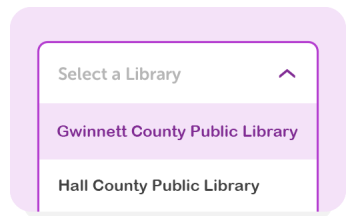

Link your school and library Beanstack profiles!

Make sure all your logged reading counts at your library too. That means more challenges, badges, and achievements—with less work!

1

**Sign in to your school
Beanstack account.**

2

**Find the Link
Profile button.**

3

**Select your library
and log in.**

4

**Your profiles
are linked!**