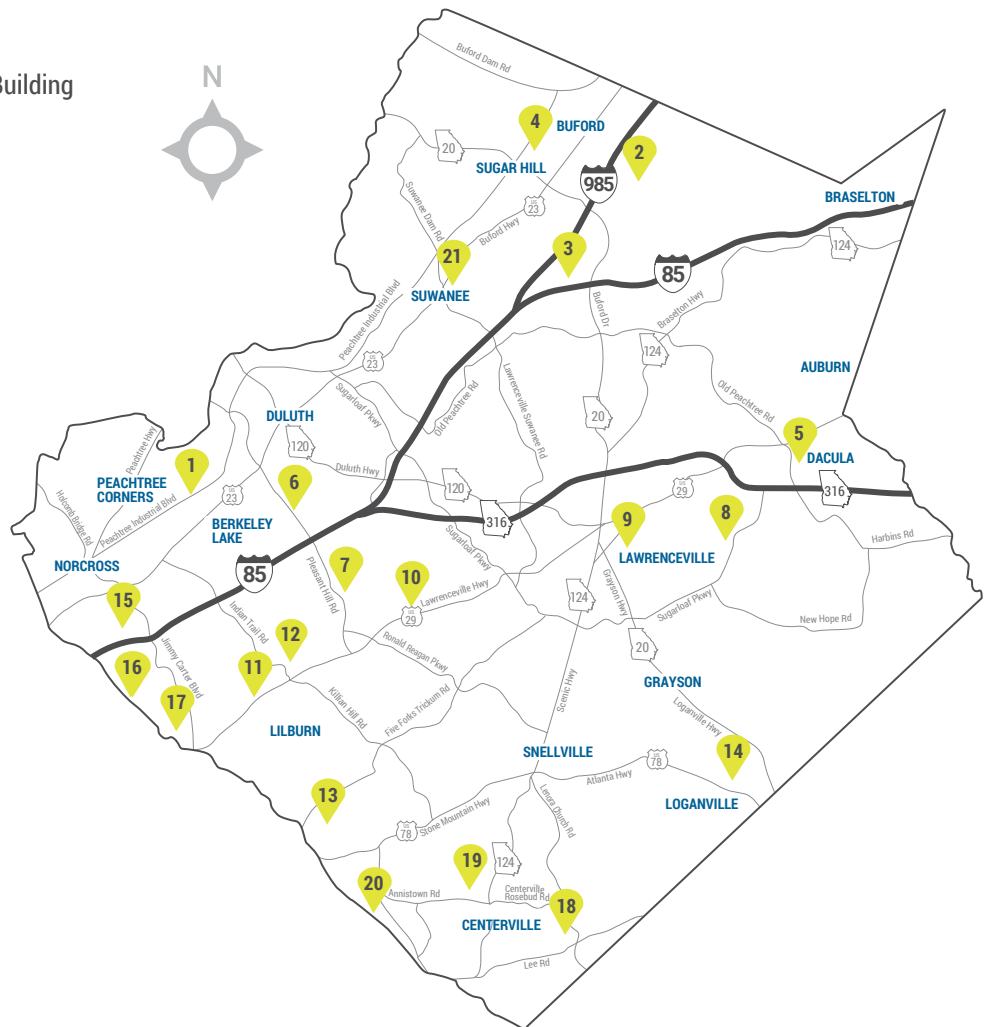

BERKELEY LAKE

- 1 Pinckneyville Park
Community Recreation Center
4650 Peachtree Industrial Boulevard

BUFORD

- 2 Bogan Park
Community Recreation Center
2723 North Bogan Road
- 3 Gwinnett Environmental
& Heritage Center
2020 Clean Water Drive
- 4 OneStop Buford
2755 Sawnee Avenue

- 9 Rhodes Jordan Park
Multipurpose Field
100 East Crogan Street

- 10 Sweet Water Park
800 Bethesda School Road

LILBURN

- 11 Bryson Park
5075 Lawrenceville Highway
Route 30, Stop 910
- 12 Lilburn Activity Building
788 Hillcrest Road
Route 30, Stop 262 & 889
- 13 Mountain Park Park Depot
5050 Five Forks-Trickum Road

LOGANVILLE

- 14 Vines Park
3500 Oak Grove Road

NORCROSS

- 15 Best Friend Park Gym
6224 Jimmy Carter Boulevard
Route 35, Stop 407 & 906

- 16 Graves Park
1540 Graves Road
Route 20, Stop 894

- 17 Lucky Shoals Park
Community Recreation Center
4651 Britt Road

SNELLVILLE

- 18 Lenora Park Gym
4515 Lenora Church Road

- 19 OneStop Centerville
3075 Bethany Church Road

STONE MOUNTAIN

- 20 DeShong Park
2859 North DeShong Road

SUWANEЕ

- 21 George Pierce Park
Community Recreation Center
55 Buford Highway