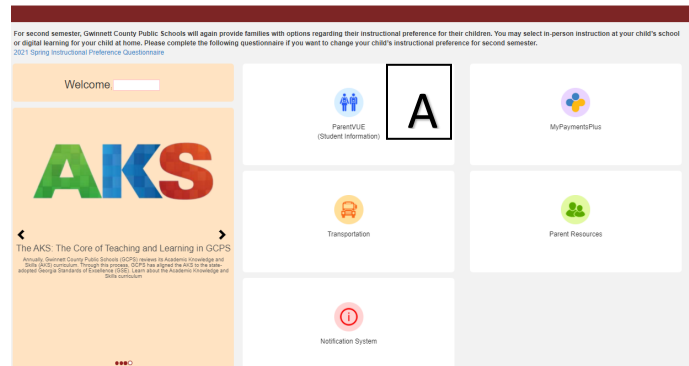

Where can I find my student's Spring 2021 Instructional Preference Confirmation?

- Log into the Parent Portal (www.gcpsk12.org) and select the ParentVUE tile **(A)**
- Select the Student Info Tab **(B)**
- Spring 2021 Instructional Preference **(C)** updated daily from the questionnaire
- The questionnaire will close at 11:59 pm on November 15, 2020.

Access the Parent Portal via the GCPS website