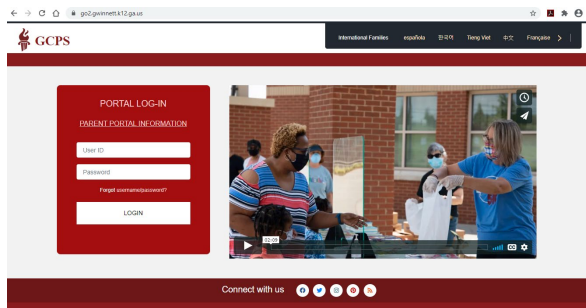

Where can I find my student's Spring 2021 Instructional Preference Confirmation?

- Log into the Parent Portal (www.gcpsk12.org) and select the ParentVUE tile **(A)**
- Select the Student Info Tab **(B)**
- Spring 2021 Instructional Preference **(C)** updated daily from the questionnaire
- The questionnaire will close at 11:59 pm on November 15, 2020.

Access the Parent Portal via the GCPS website