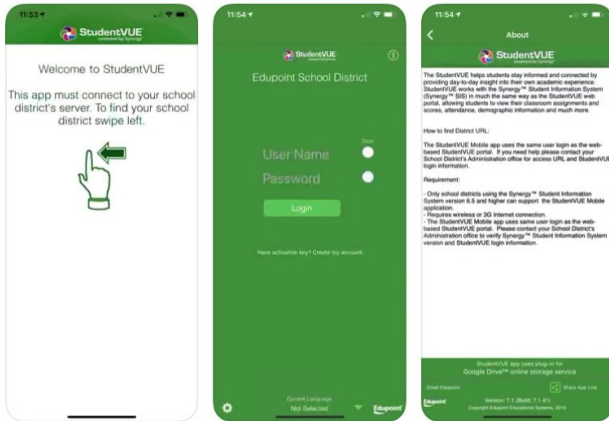

## StudentVUE Mobile App for GCPS Students

New for the 2020–21 school year, GCPS students can use their smartphones to access StudentVUE to find grades, schedules, and more!

### Where do I find StudentVUE?

The StudentVUE mobile app is available in [Google Play](#) for Android devices and the [App Store](#) for Apple (iOS) devices.

StudentVUE