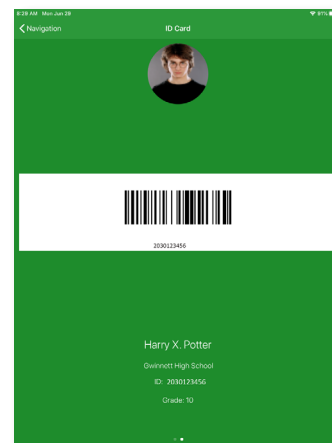

What can I see?

In StudentVUE, find your schedule, grades, Barcode Student ID, and more!

Gwinnett County Public Schools

437 Old Peachtree Rd., NW

Suwanee, GA 30024-2978

678-301-6000

www.gcpsk12.org

August 2020