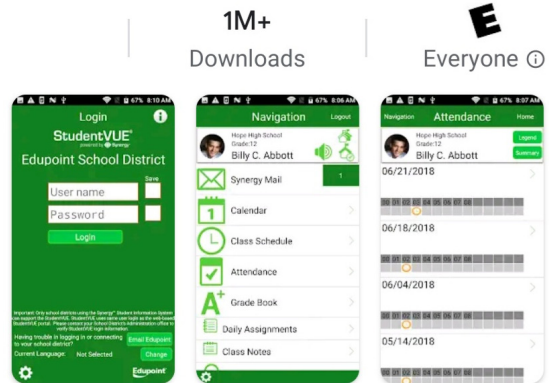

## StudentVUE Mobile App for GCPS Students

New for the 2020–21 school year, GCPS students can use their smartphones to access StudentVUE to find grades, schedules, and more!

### Where do I find StudentVUE?

The StudentVUE mobile app is available in [Google Play](#) for Android devices and the [App Store](#) for Apple (iOS) devices.

StudentVUE