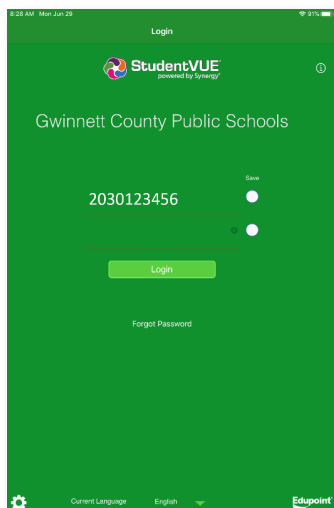

### Where do I find StudentVUE?

The StudentVUE mobile app is available in [Google Play](#) for Android devices and the [App Store](#) for Apple (iOS) devices.

StudentVUE

### How do I log-in?

Use your MyeCLASS login (student ID) and password to log in to StudentVUE.